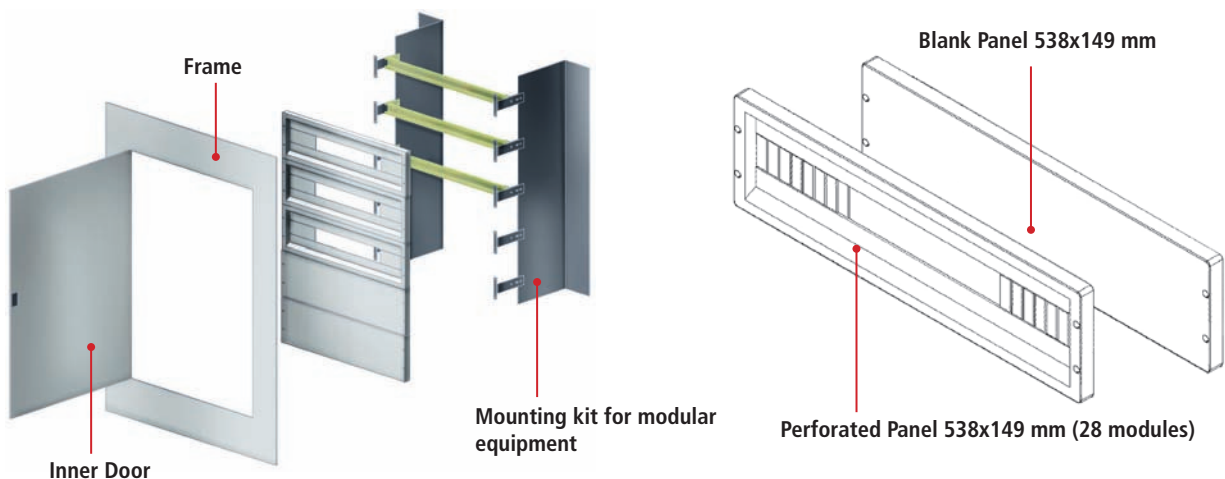

### Notes:

It is possible to fix the inner door cod. N1ST0600.

For different uses it is possible to vary the panel composition assembled on the Mounting kit.

| Components |   |   |
|------------|---|---|
| Code       |   |   |
| N2SF0158   | Slotted panel 538x149 mm (28 modules)   | <ul style="list-style-type: none"> <li>• Panel</li> <li>• Mounting kit</li> </ul>                       |
| N2SF0156   | Blank Panel 538x149 mm                  | <ul style="list-style-type: none"> <li>• Panel</li> <li>• Mounting kit</li> </ul>                       |
| N1ST0599   | Frame with bottom Mounting (see notes)  | <ul style="list-style-type: none"> <li>• Mounting kit for modular equipment</li> <li>• Frame</li> </ul> |
| N1ST0602   | Frame with lateral Mounting (see notes) | <ul style="list-style-type: none"> <li>• Mounting kit for modular equipment</li> <li>• Frame</li> </ul> |
| N1ST0600   | Inner door                              | <ul style="list-style-type: none"> <li>• Door</li> <li>• Mounting kit</li> </ul>                        |

### Note:

It is possible to fix the inner door cod. N1ST0600.

| Base plates Series ARE/M-B2-B3 |          |            |             |                |
|--------------------------------|----------|------------|-------------|----------------|
| Code                           | Material | Width (mm) | Height (mm) | Thickness (mm) |
| N0ST0321                       | Steel    | 544        | 1015        | 2              |
| N0ST0308                       | Bakelite | 544        | 1015        | 5              |
| N0ST0322                       | PVC      | 544        | 1015        | 5              |