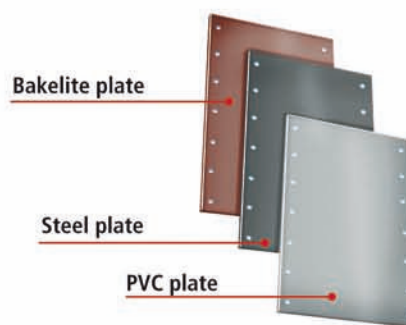

### Notes:

It is possible to fix the inner door cod. N1ST0600.

For different uses it is possible to vary the panel composition assembled on the Mounting kit.

| Components |   |   |
|------------|---|---|
| Code       |   |   |
| N2SF0158   | Slotted panel 538x149 mm (28 modules)   | <ul style="list-style-type: none"> <li>• Panel</li> <li>• Mounting kit</li> </ul>                       |
| N2SF0156   | Blank Panel 538x149 mm                  | <ul style="list-style-type: none"> <li>• Panel</li> <li>• Mounting kit</li> </ul>                       |
| N1ST0599   | Frame with bottom Mounting (see notes)  | <ul style="list-style-type: none"> <li>• Mounting kit for modular equipment</li> <li>• Frame</li> </ul> |
| N1ST0602   | Frame with lateral Mounting (see notes) | <ul style="list-style-type: none"> <li>• Mounting kit for modular equipment</li> <li>• Frame</li> </ul> |
| N1ST0600   | Inner door                              | <ul style="list-style-type: none"> <li>• Door</li> <li>• Mounting kit</li> </ul>                        |

### Note:

It is possible to fix the inner door cod. N1ST0600.

| Base plates Series ARE/M-B2-B3 |          |            |             |                |
|--------------------------------|----------|------------|-------------|----------------|
| Code                           | Material | Width (mm) | Height (mm) | Thickness (mm) |
| N0ST0321                       | Steel    | 544        | 1015        | 2              |
| N0ST0308                       | Bakelite | 544        | 1015        | 5              |
| N0ST0322                       | PVC      | 544        | 1015        | 5              |